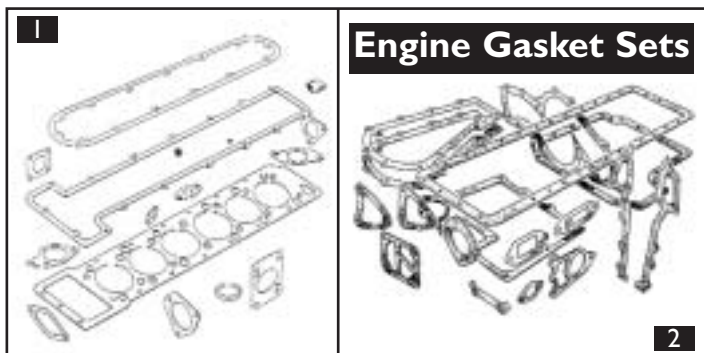

Independent Jaguar Spares Specialist

| | | |
|------------------------------|--------------|------------|
| 3.2,4.0 | Inlet | EBC3806 |
| | Exhaust | EBC3807 |
| 21. Valve spring | | |
| 2.9 | engine set | VSP94566SP |
| 3.6 | individually | EAC5875 |
| 3.2 | individually | NBB2535AA |
| 4.0 | individually | NBB2535AA |
| 22. Valve spring seat | | |
| 2.9,3.6 | | C27481 |
| 3.2,4.0 | | EBC4902 |
| 23. Valve | | |
| 2.9 | Inlet | EAC3630 |
| | Exhaust | EAC7318 |
| 3.2,3.6,4.0 | Inlet | EAC2909 |
| | Exhaust | EAC7255 |

| Engine Gasket Sets | | |
|---------------------------|---------------------------|--------------------------|
| Model | 1. Head gasket set | 2. Bottom end set |
| MK7/MK8 3.4 | CE532 | EE532 |
| MK9 3.8 | CE541 | EE532 |
| XK120 3.4 | CE532 | EE532 |
| XK140 3.4 | CE532 | EE532 |
| XK150 3.4 | CE532 | EE532 |
| XK150 3.8 | CE541 | EE532 |
| XK150S 3.4 | CE532 | EE532 |
| XK150S 3.8 | CE542 | EE532 |
| 2.4 MK1/2 | no set available | EE532 |
| MK1 3.4 | CE532 | EE532 |
| MK2 240 | no set available | EG571 |